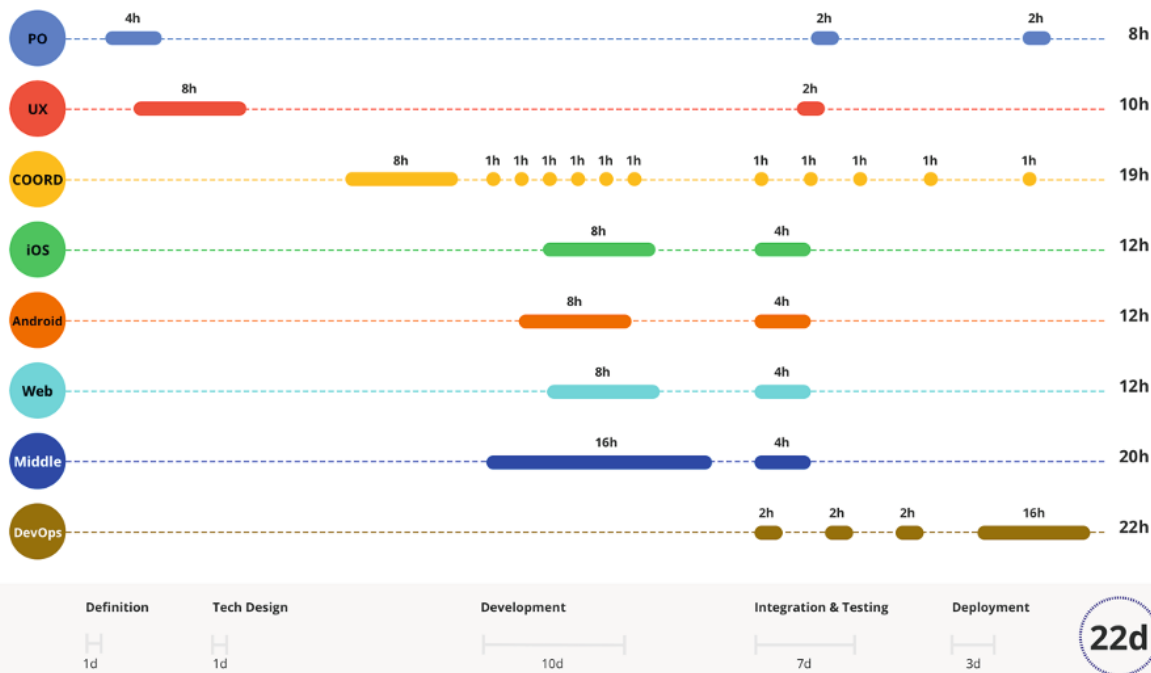

## Advantages of BankLiteX with regards to product development

In a traditional model, the same product enhancement means:

Using the BankLiteX approach, the same product enhancement means: